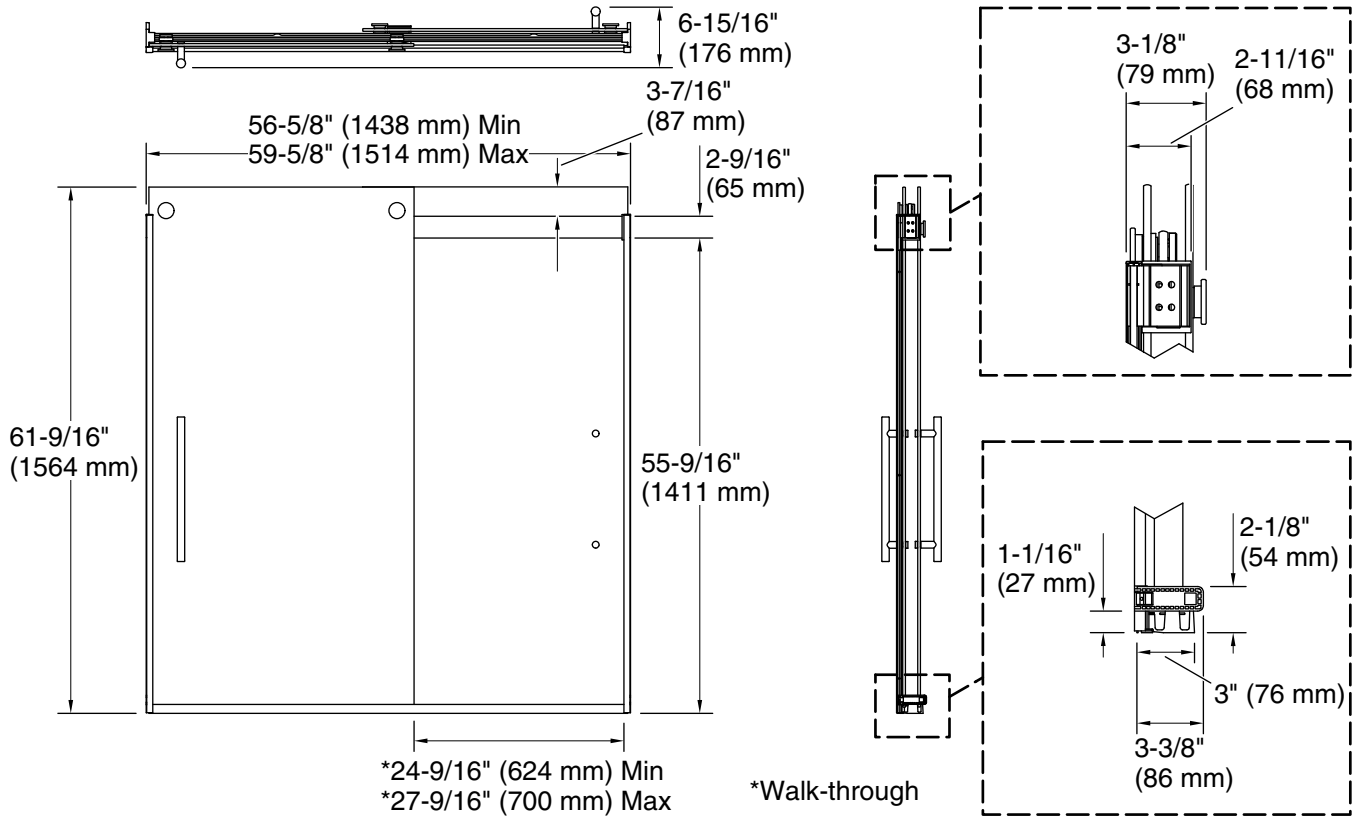

Features

- Frameless design emphasizes glass and creates a sleek, minimalist look
- Innovative roller design with stainless steel bearings simplifies installation and provides out-of-plumb adjustability while glass is installed
- 17" (432 mm) vertical handles with 1/4" (6 mm) inside knob for easy opening and closing
- Cushioned center guide provides smooth, quiet sliding action
- CleanCoat®+ glass coating creates a hydrophobic barrier that repels water, soap scum, and residue, saving time and protecting shower doors 10 times longer than original CleanCoat. (Based on 2021 internal wear/abrasion testing using a microfiber cloth.)
- Smooth, easy-to-clean wall jambs
- Tempered glass ensures enhanced safety and durability

Material

- Frameless, 5/16" (8mm) thick Crystal Clear tempered glass
- Anodized aluminum prevents rust and corrosion

Installation

- Fits opening widths 56-5/8" – 59-5/8" (1438 – 1514 mm)
- 61-9/16" (1564 mm) high, with 55-9/16" (1411 mm) minimum head clearance
- 3" (76.2 mm) width adjustment
- Out-of-plumb adjustability simplifies installation
- For residential use only
- Not for use in hospitality

Code	Description
L	Crystal Clear

Technical Information

All product dimensions are nominal.

Installation type: For bath installation

Base-To-Wall 1/2" (13 mm)

Radius – Max:

Glass thickness: 5/16" (8 mm)

Glass coating: CleanCoat+

Notes

The vertical opening should be a minimum of 64-1/2" (1639 mm) to allow for installation clearance.